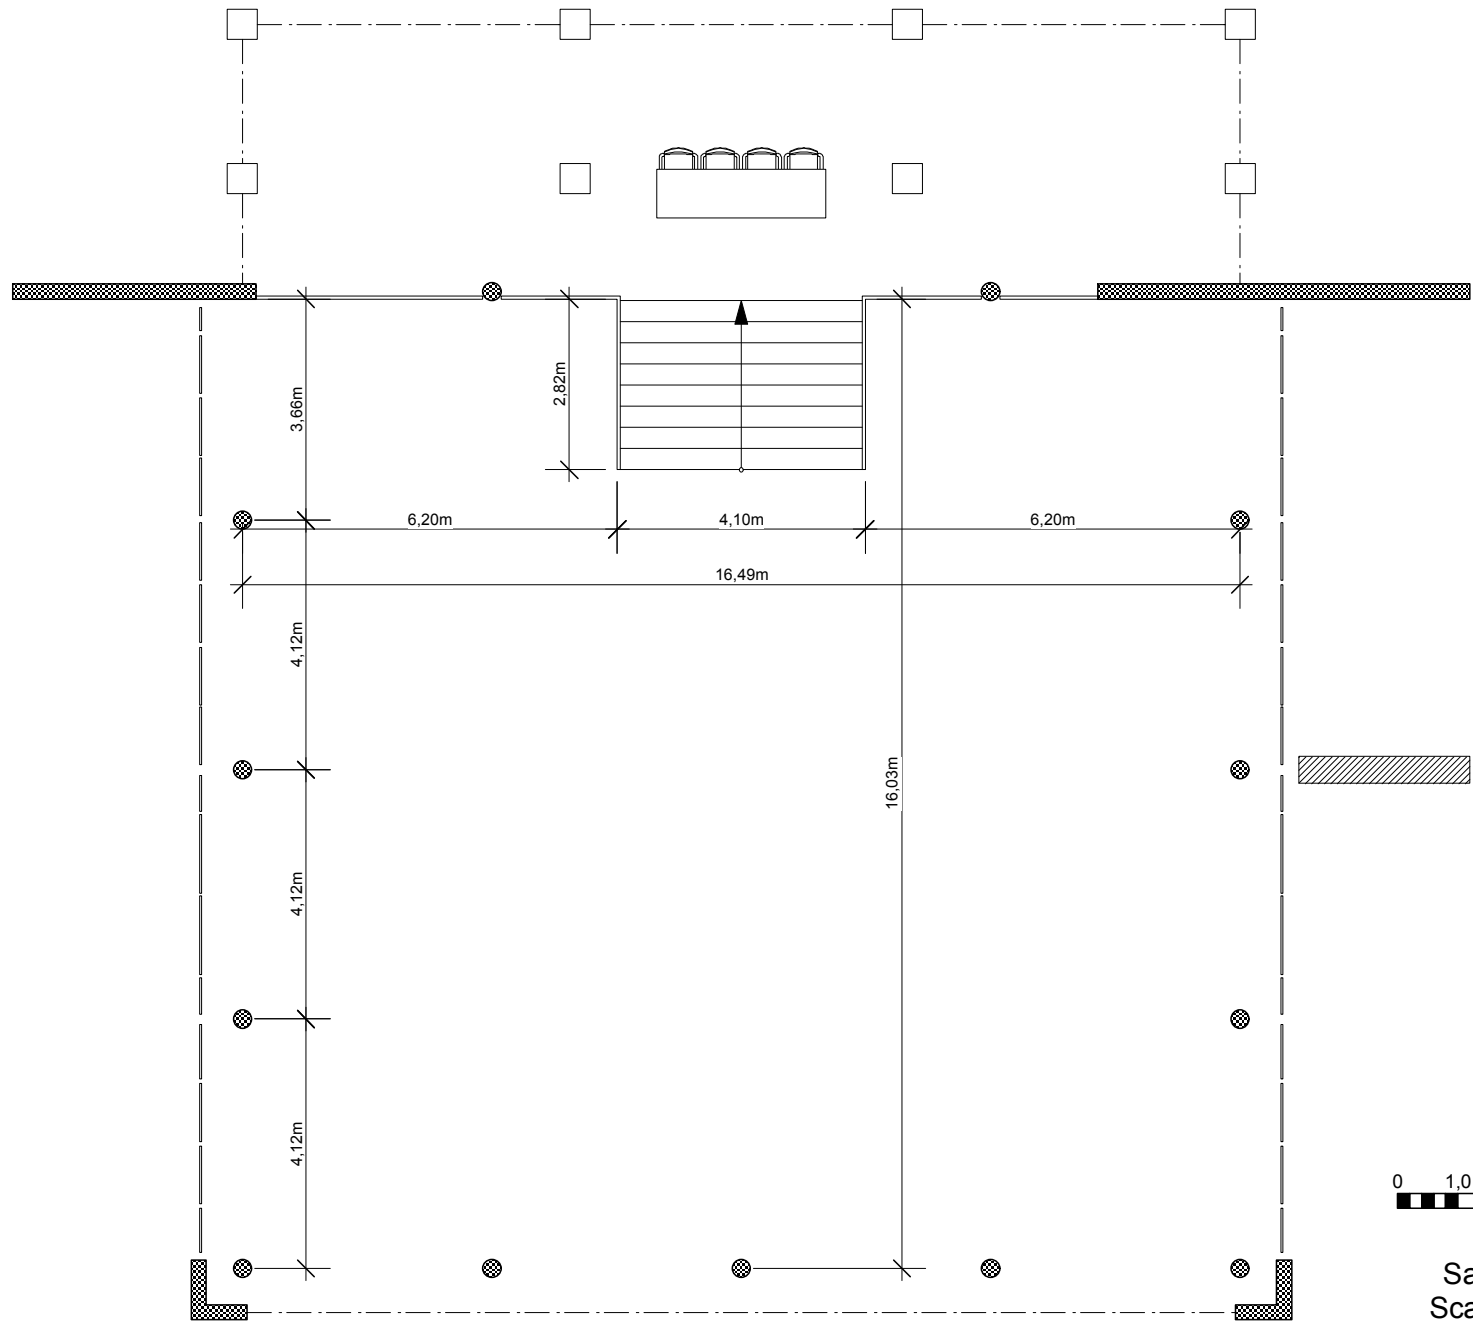

Sala "Atrium" Saal
Scala/Maßst. 1:125

Sala "Atrium" Saal
 Scala/Maßst. 1:125

0 1,0 2,0 3,0 4,0 5,0 m

Sala "Atrium" Saal
Scala/Maßst. 1:125

Sala "Atrium" Saal
Scala/Maßst. 1:125

Sala "Atrium" Saal
Scala/Maßst. 1:125

Sala "Atrium" Saal
Scala/Maßst. 1:125