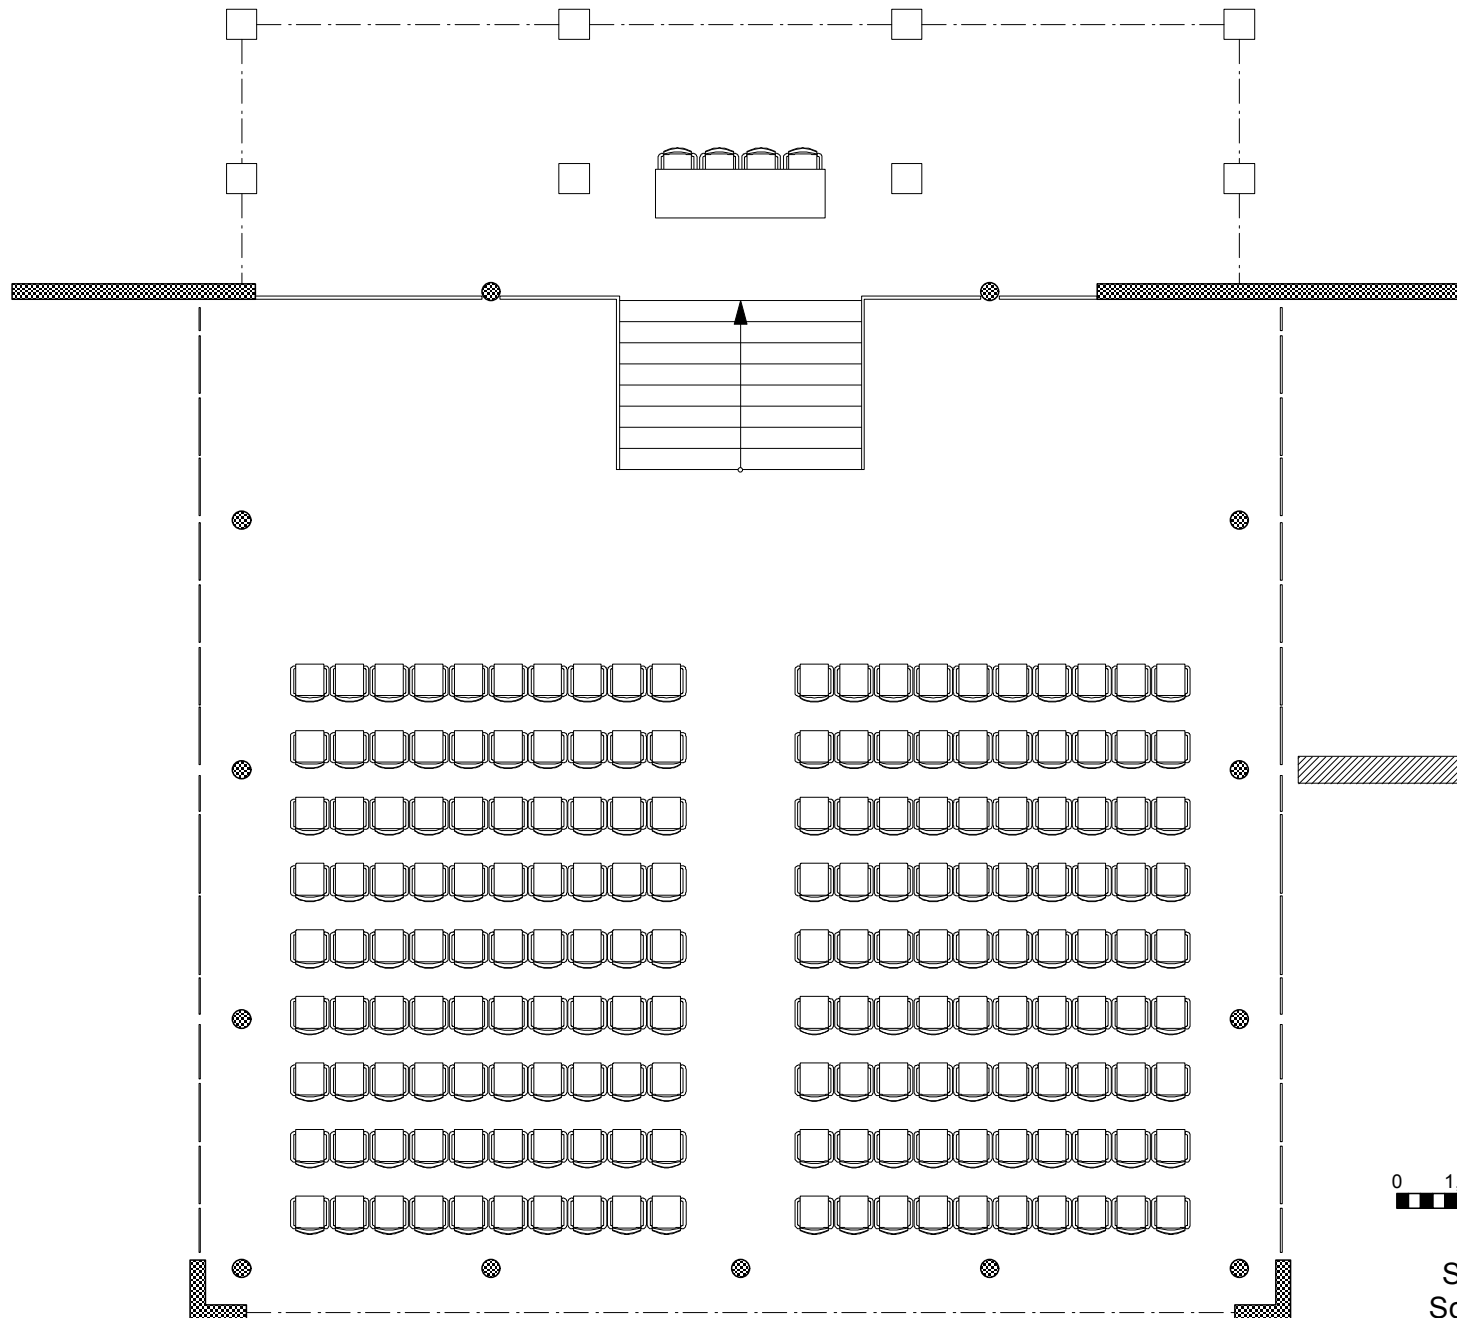

Sala "Atrium" Saal
Scala/Maßst. 1:125

Sala "Atrium" Saal
 Scala/Maßst. 1:125

0 1,0 2,0 3,0 4,0 5,0 m

Sala "Atrium" Saal
Scala/Maßst. 1:125

Sala "Atrium" Saal
Scala/Maßst. 1:125

Sala "Atrium" Saal
Scala/Maßst. 1:125

Sala "Atrium" Saal
Scala/Maßst. 1:125