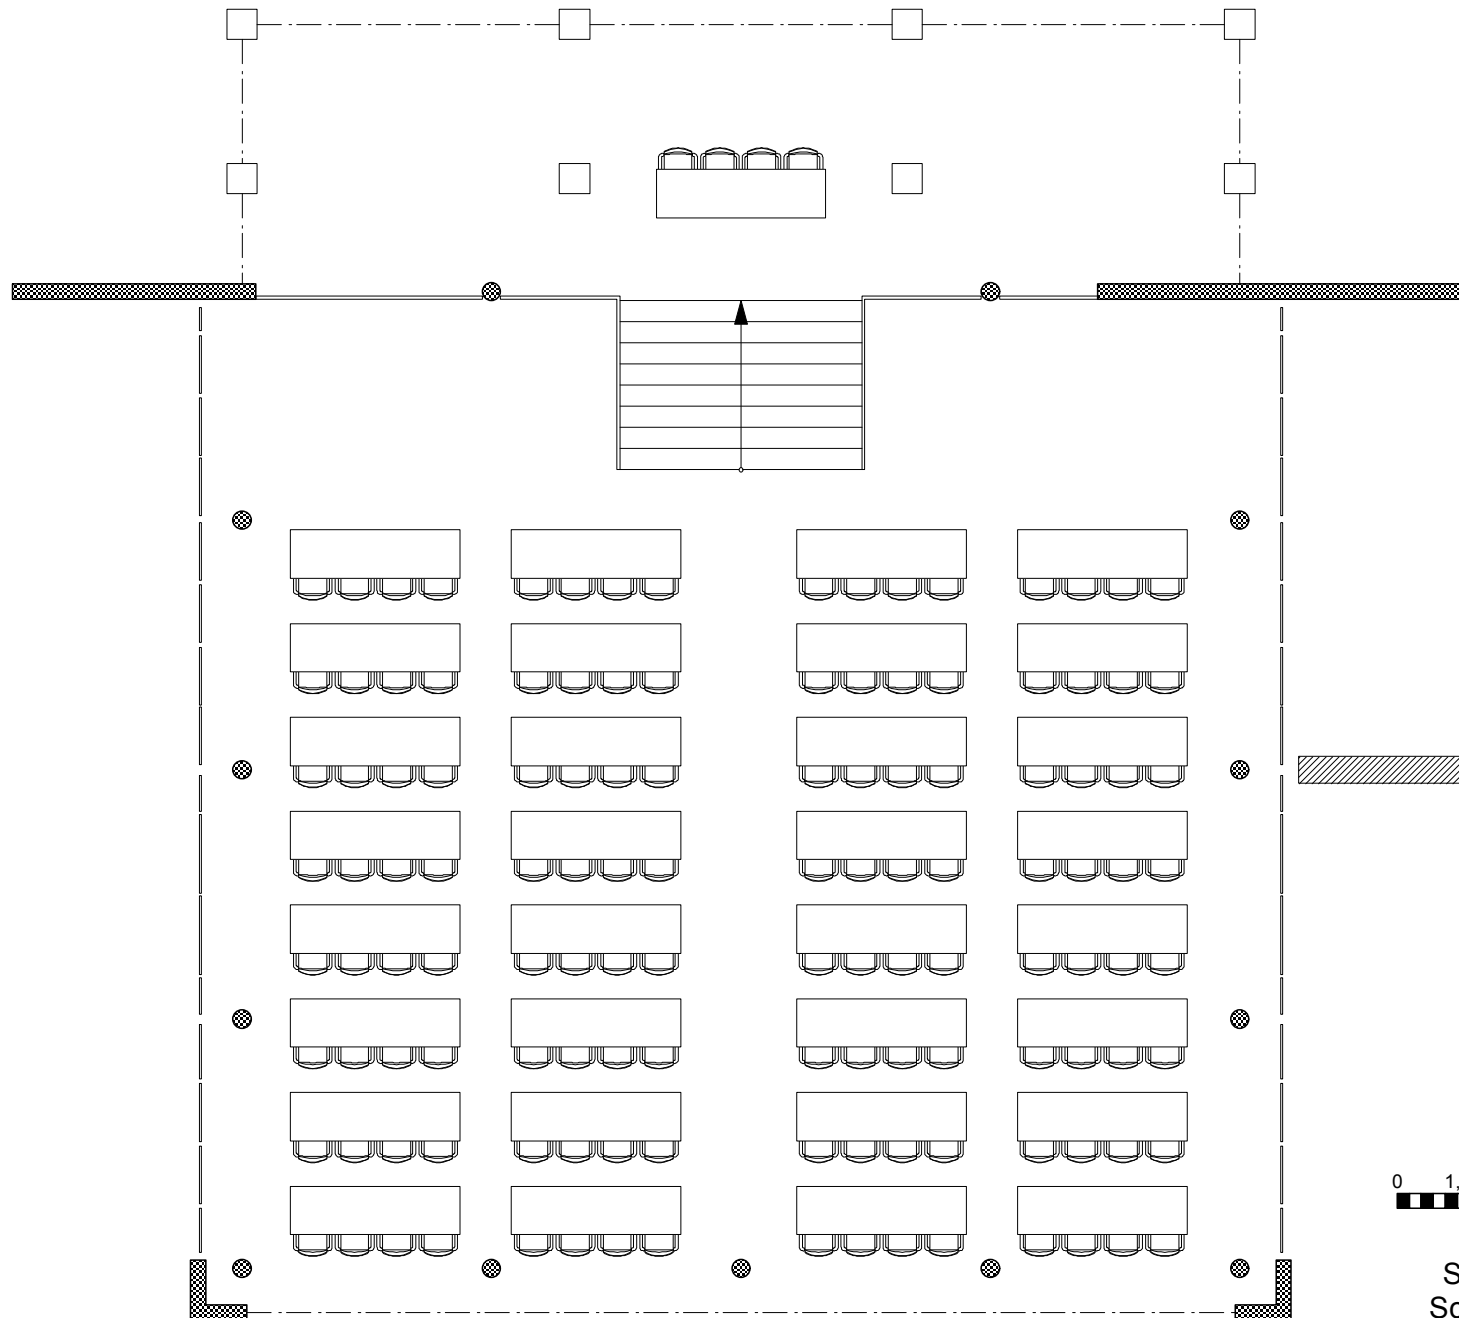

Sala "Atrium" Saal
Scala/Maßst. 1:125

Sala "Atrium" Saal
 Scala/Maßst. 1:125

0 1,0 2,0 3,0 4,0 5,0 m

Sala "Atrium" Saal
Scala/Maßst. 1:125

Sala "Atrium" Saal
Scala/Maßst. 1:125

Sala "Atrium" Saal
Scala/Maßst. 1:125

Sala "Atrium" Saal
Scala/Maßst. 1:125