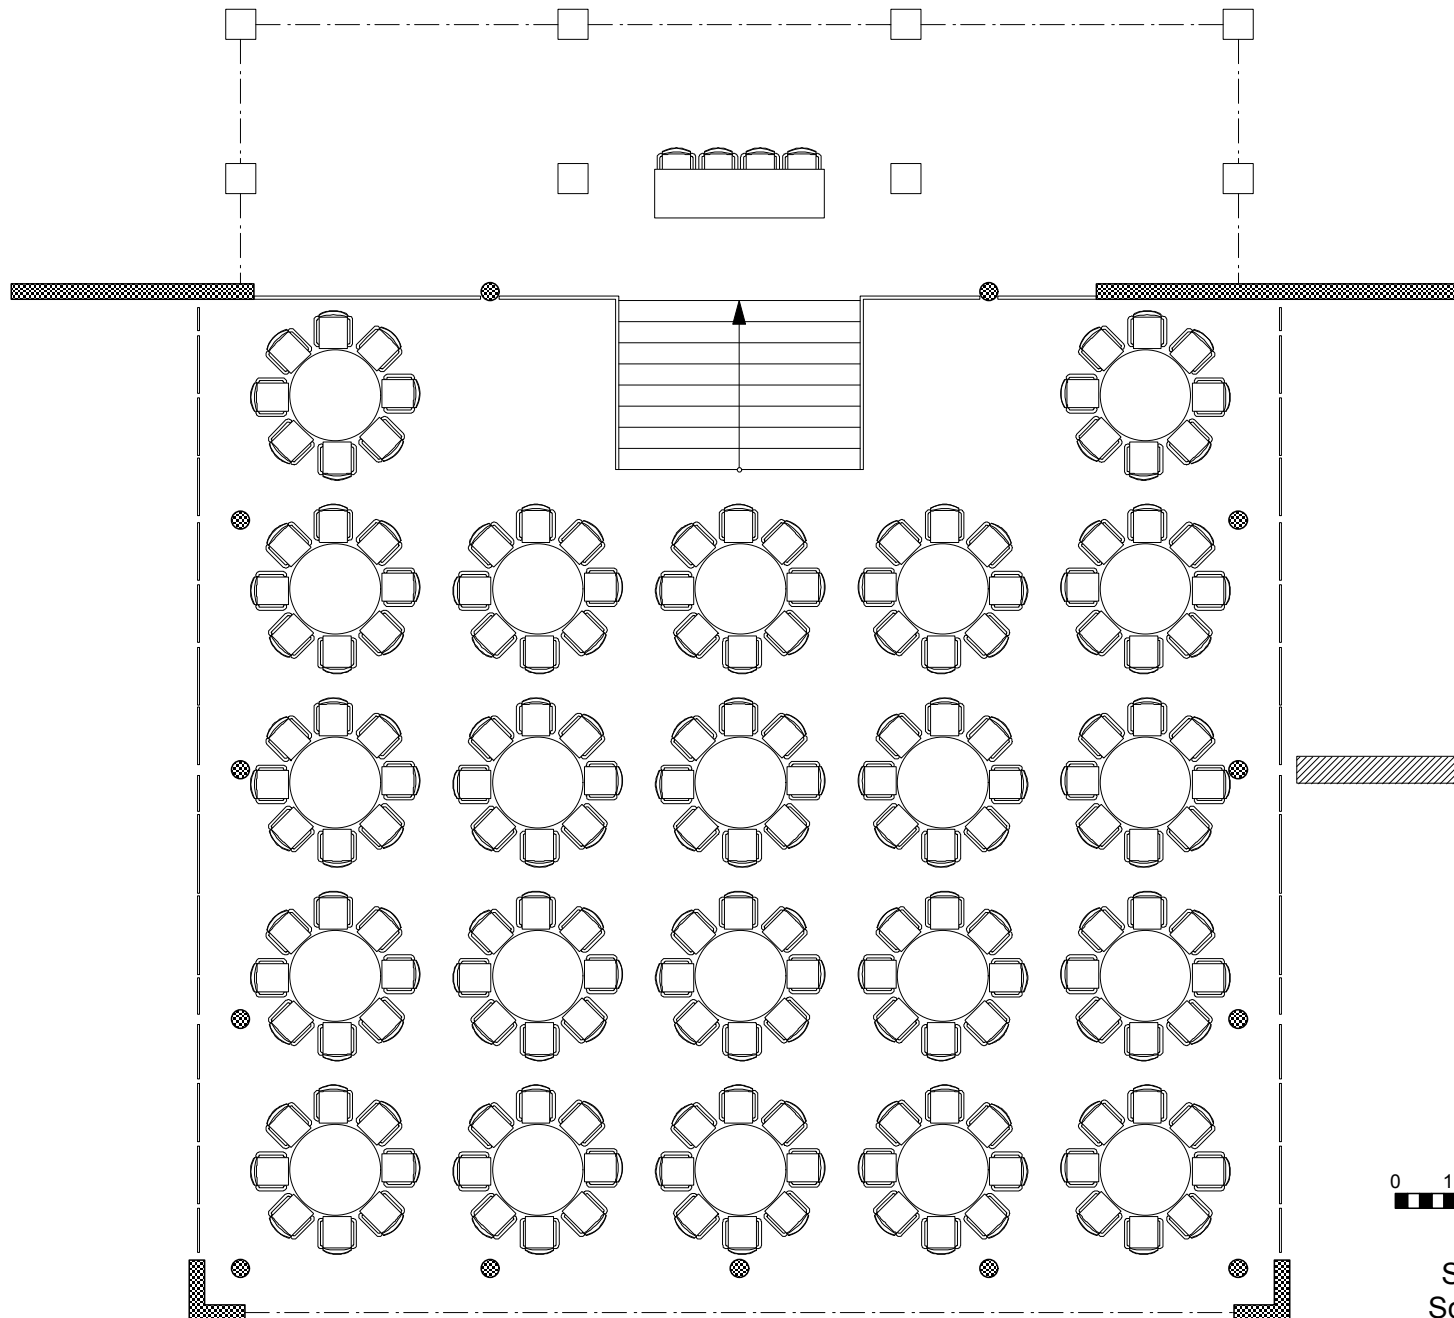

Sala "Atrium" Saal
Scala/Maßst. 1:125

Sala "Atrium" Saal
 Scala/Maßst. 1:125

0 1,0 2,0 3,0 4,0 5,0 m

Sala "Atrium" Saal
Scala/Maßst. 1:125

Sala "Atrium" Saal
Scala/Maßst. 1:125

Sala "Atrium" Saal
Scala/Maßst. 1:125

Sala "Atrium" Saal
Scala/Maßst. 1:125