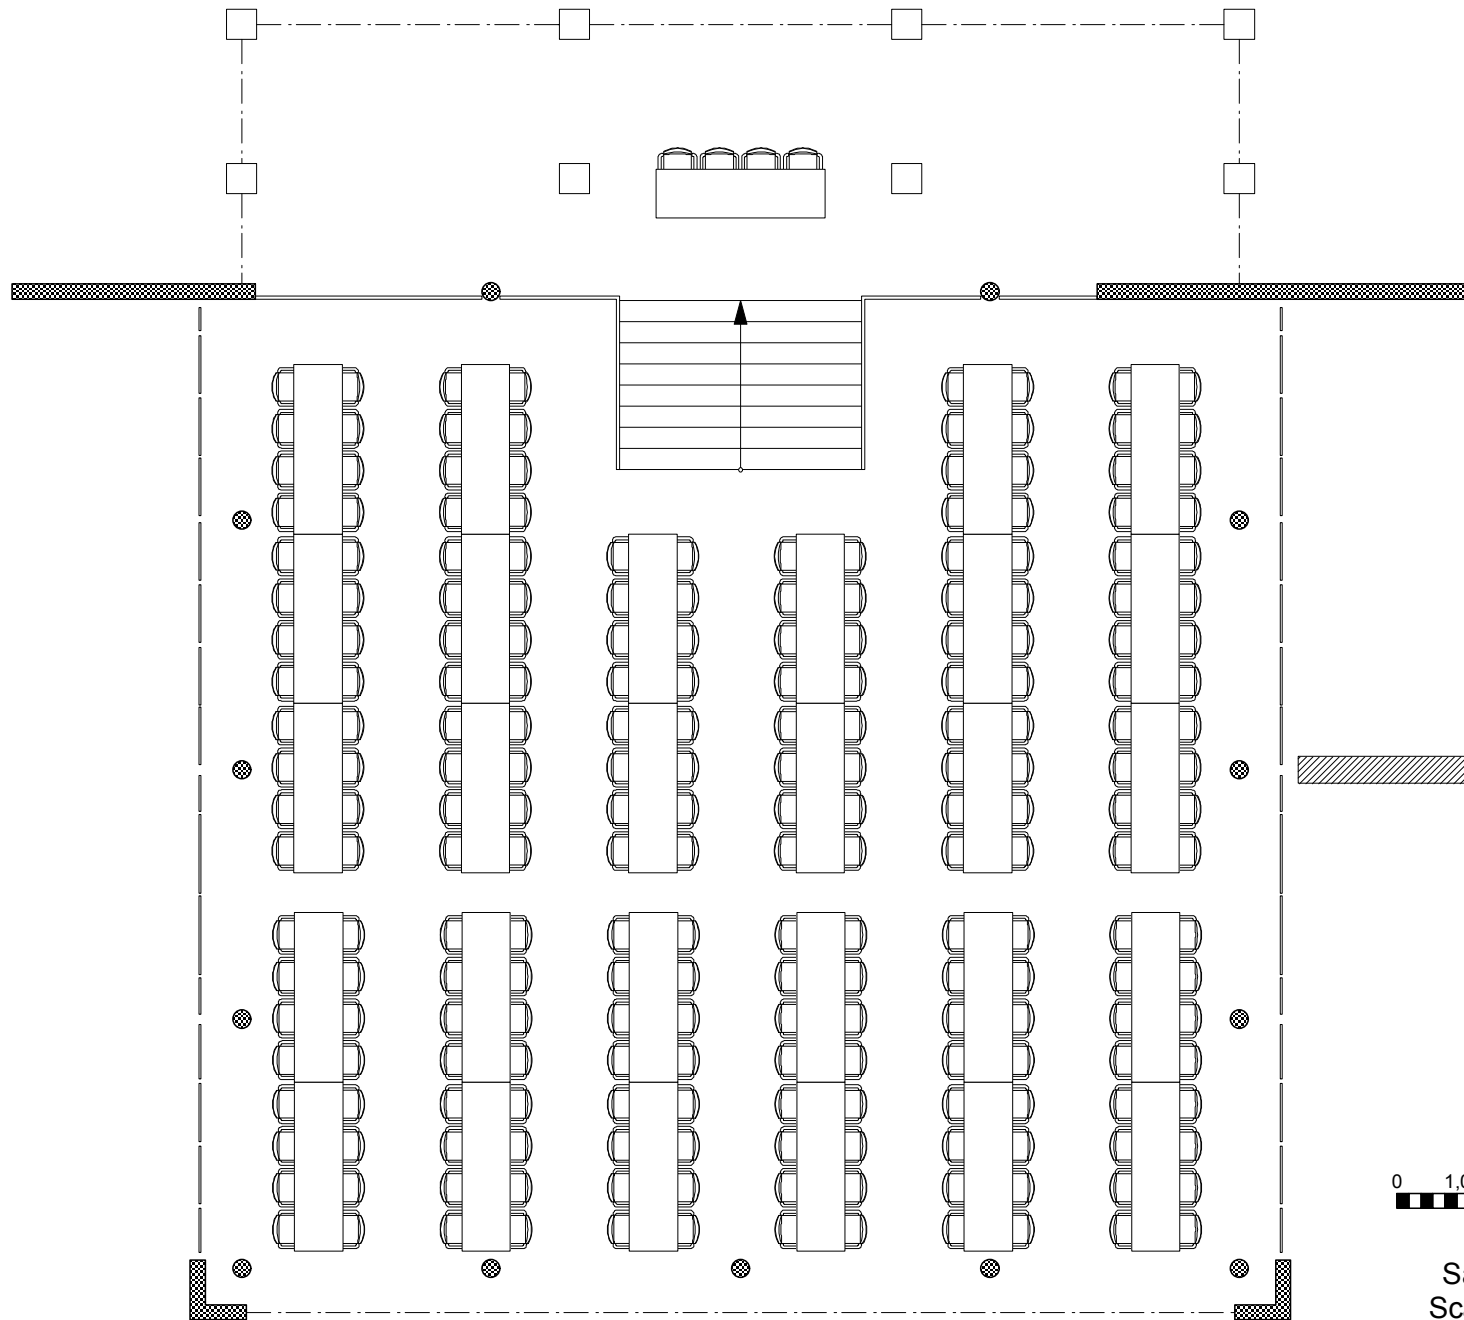

Sala "Atrium" Saal
Scala/Maßst. 1:125

Sala "Atrium" Saal
 Scala/Maßst. 1:125

0 1,0 2,0 3,0 4,0 5,0 m

Sala "Atrium" Saal
Scala/Maßst. 1:125

Sala "Atrium" Saal
Scala/Maßst. 1:125

Sala "Atrium" Saal
Scala/Maßst. 1:125

Sala "Atrium" Saal
Scala/Maßst. 1:125